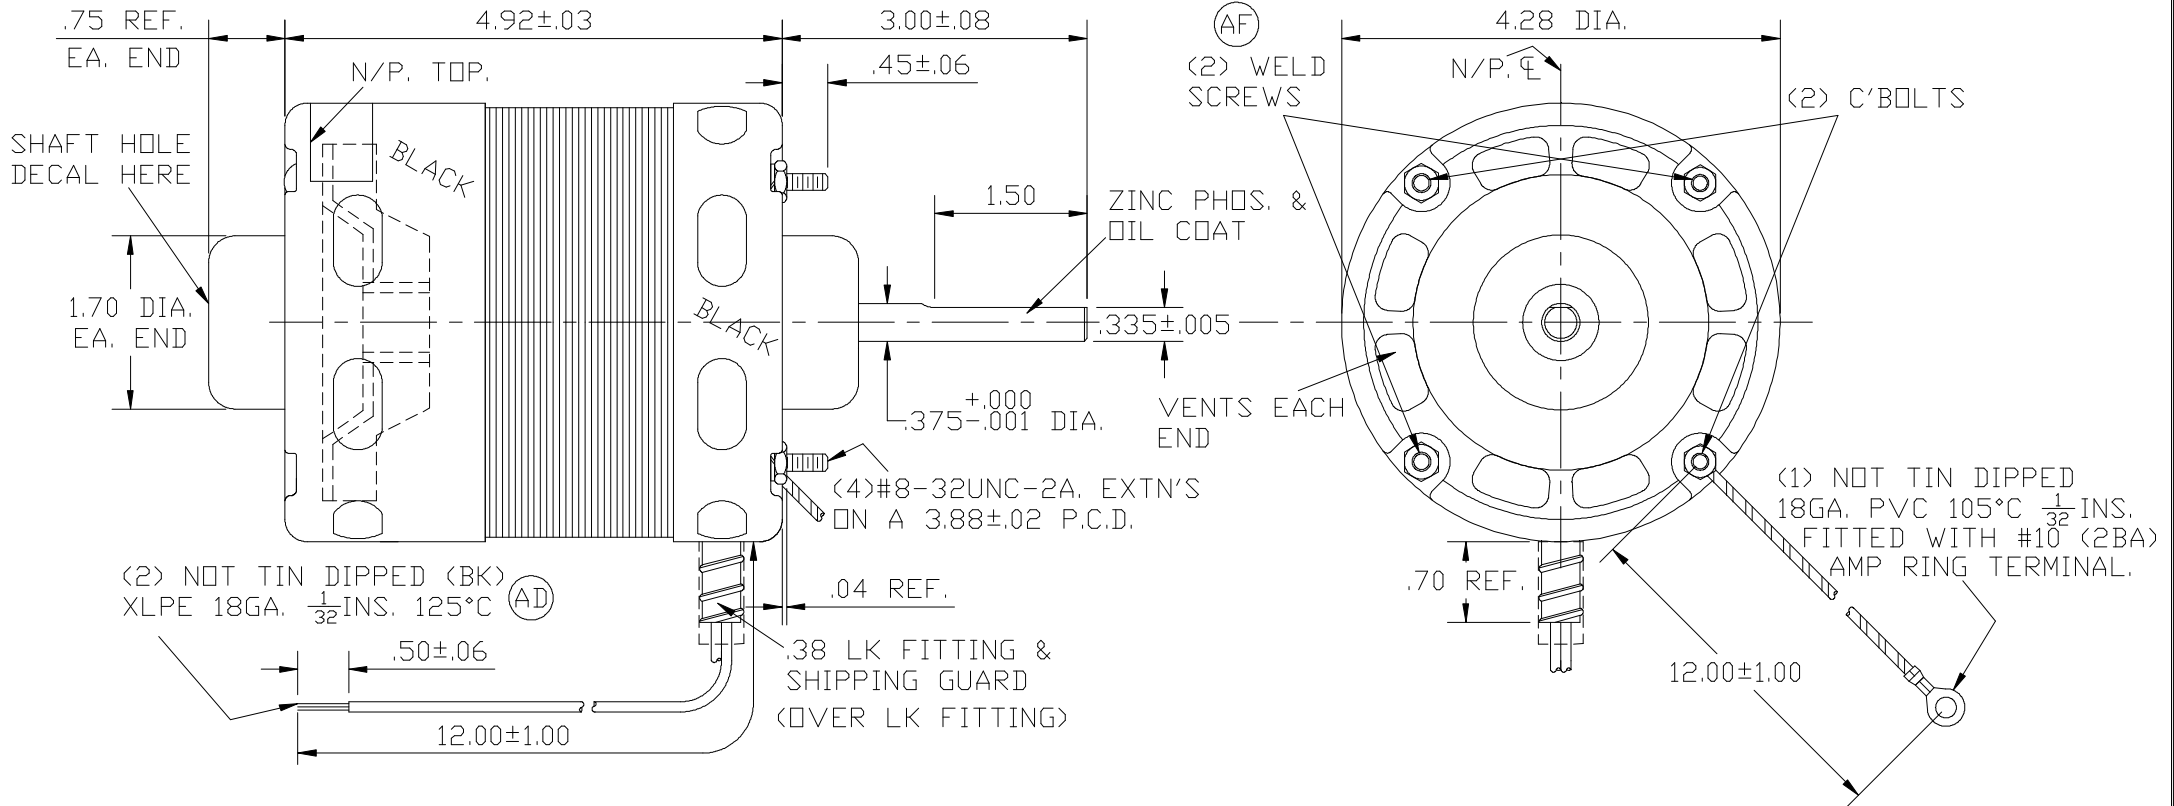

Gainsborough, Lincs DN21 1XU. UK
Tel.: +44(0)1427 614141 Fax.: +44(0)1427 617513

PROPRIETARY INFORMATION NOTICE:
THIS DOCUMENT IS AND CONTAINS CONFIDENTIAL TRADE SECRET INFORMATION OF THE COMPANY AND REMAINS THE PROPERTY OF THE COMPANY AND IS TO BE RETURNED UPON REQUEST. NEITHER IT NOR THE INFORMATION IT CONTAINS MAY BE REPRODUCED OR DISCLOSED TO PERSONS NOT HAVING A NEED-TO-KNOW CONSISTENT WITH THE PURPOSE OF THE LOAN OF THE DOCUMENT.

THIRD ANGLE PROJECTION

CB3J015N"

STOCK NO.: 394

CUSTOMER IS SOLELY RESPONSIBLE FOR MOTOR PERFORMANCE AND SUITABILITY IN APPLICATIONS FOR CUSTOMER'S USES.

BRG PRELOAD (OLE)
(CUSHIONED)

TOL. ±.015

ALL DIMENSIONS IN INCHES UNLESS STATED.

ROTATION CWLE-CWSE

ISSUE 'AH' 16 JUL 12

REGAL - LAVERGNE

(AH)

NAMEPLATE DATA:

SER DDDYYGB-sonum-J015 MOD CB3J015N" STOCK No 394
115V 60HZ 2.2A 1/15HP 1050RPM 1PH CLASS B INS.
BB. MAX AMB. 40°C CONT A.O.
THERMALLY PROTECTED. MADE IN UK. WARRANTY VOID IF REMOVED