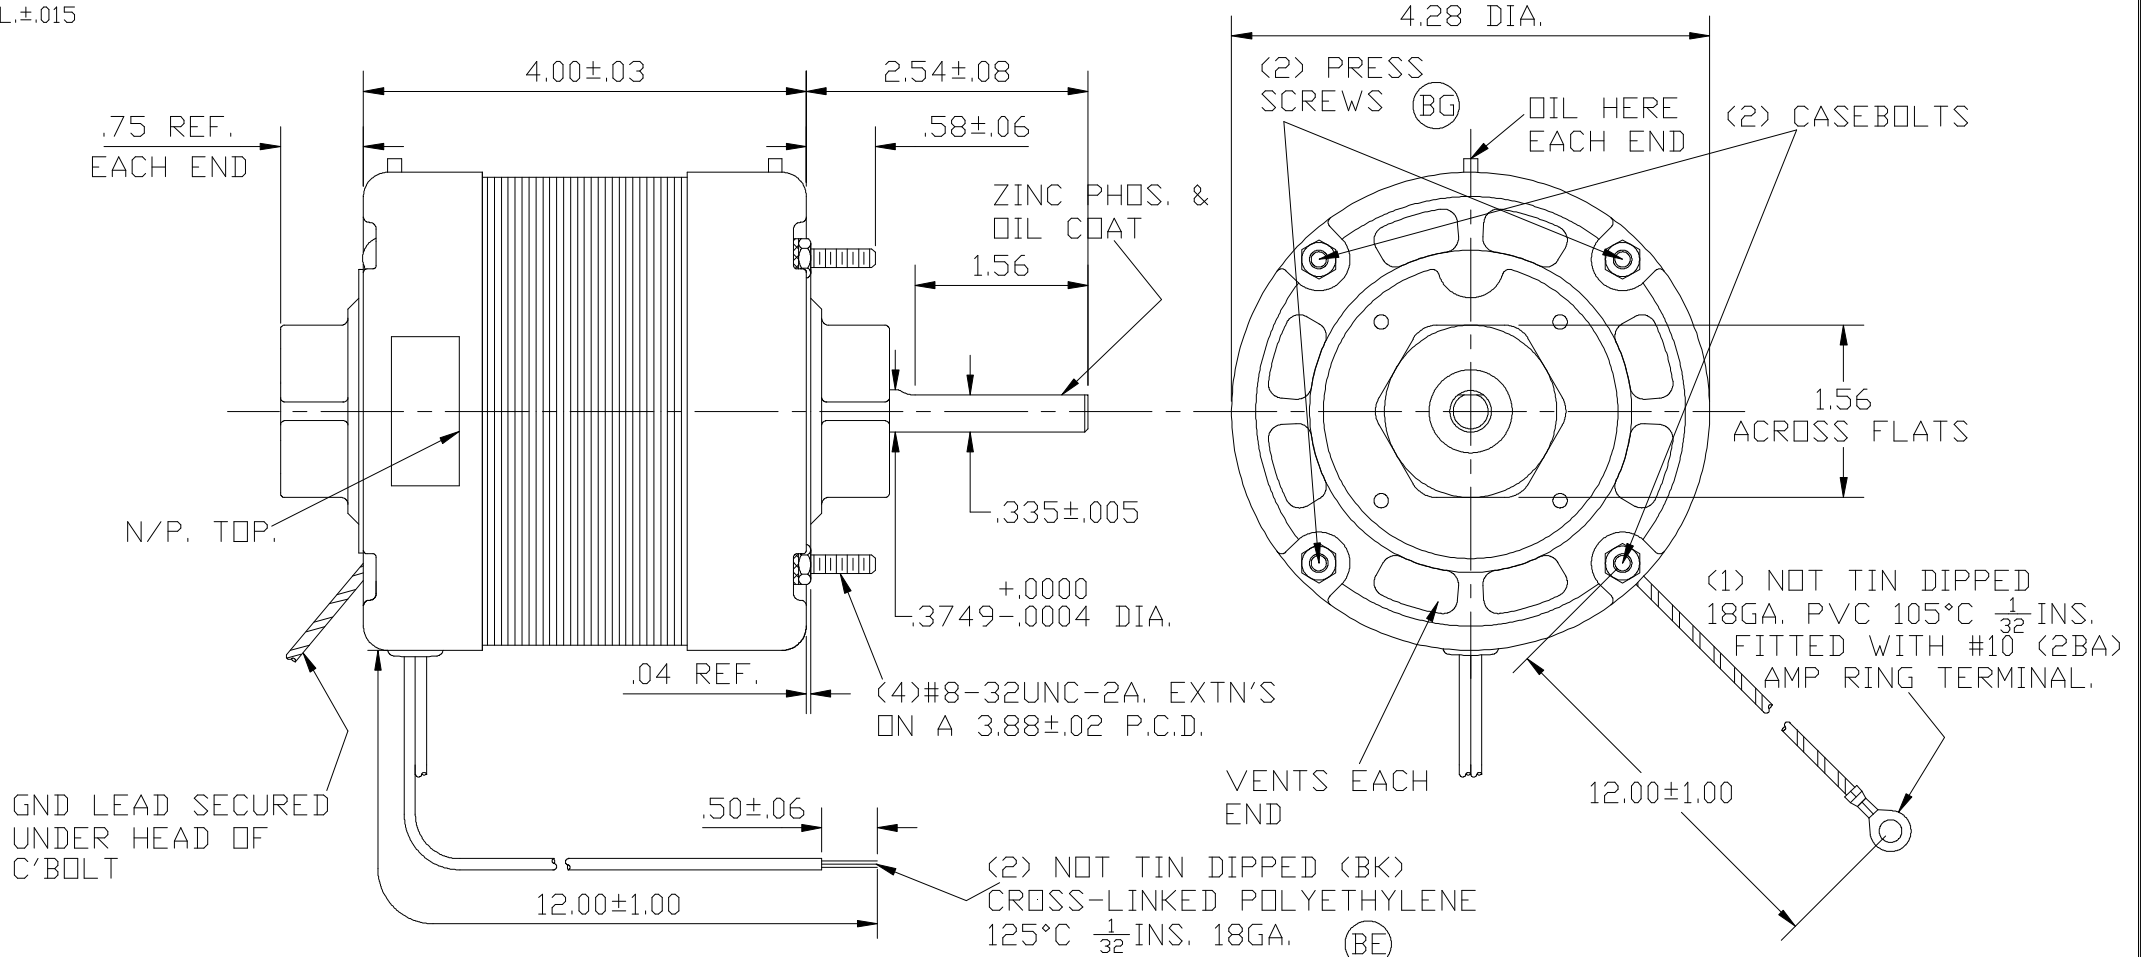

PROPRIETARY INFORMATION NOTICE: THIS DOCUMENT IS AND CONTAINS CONFIDENTIAL TRADE SECRET INFORMATION OF THE COMPANY AND REMAINS THE PROPERTY OF THE COMPANY AND IS TO BE RETURNED UPON REQUEST. NEITHER IT NOR THE INFORMATION IT CONTAINS MAY BE REPRODUCED OR DISCLOSED TO PERSONS NOT HAVING A NEED-TO-KNOW CONSISTENT WITH THE PURPOSE OF THE LOAN OF THE DOCUMENT.

THIRD ANGLE PROJECTION

CA3J636N#

STOCK NO.: 50

Gainsborough, Lincs DN21 1XU. UK
Tel.: +44(0)1427 614141 Fax.: +44(0)1427 617513

CUSTOMER IS SOLELY RESPONSIBLE FOR MOTOR PERFORMANCE AND SUITABILITY IN APPLICATIONS FOR CUSTOMER'S USES.

ENDPLAY .04 MAX.

TOL.±.015

ALL DIMENSIONS IN INCHES UNLESS STATED.

ELEC. AS SAMPLE P03168

ROTATION CCWLE - CWSE

ISSUE 'BL' 18 JUL 12

REGAL - LAVERGNE

NAMEPLATE DATA:

E46412
SER DDDYYGB-sonum-J636 MOD CA3J636N# STOCK No 50
115V 60HZ 2.5A 1/15HP 1050RPM 1PH
CONT A.O. ←
THERMALLY PROTECTED. MADE IN UK. WARRANTY VOID IF REMOVED