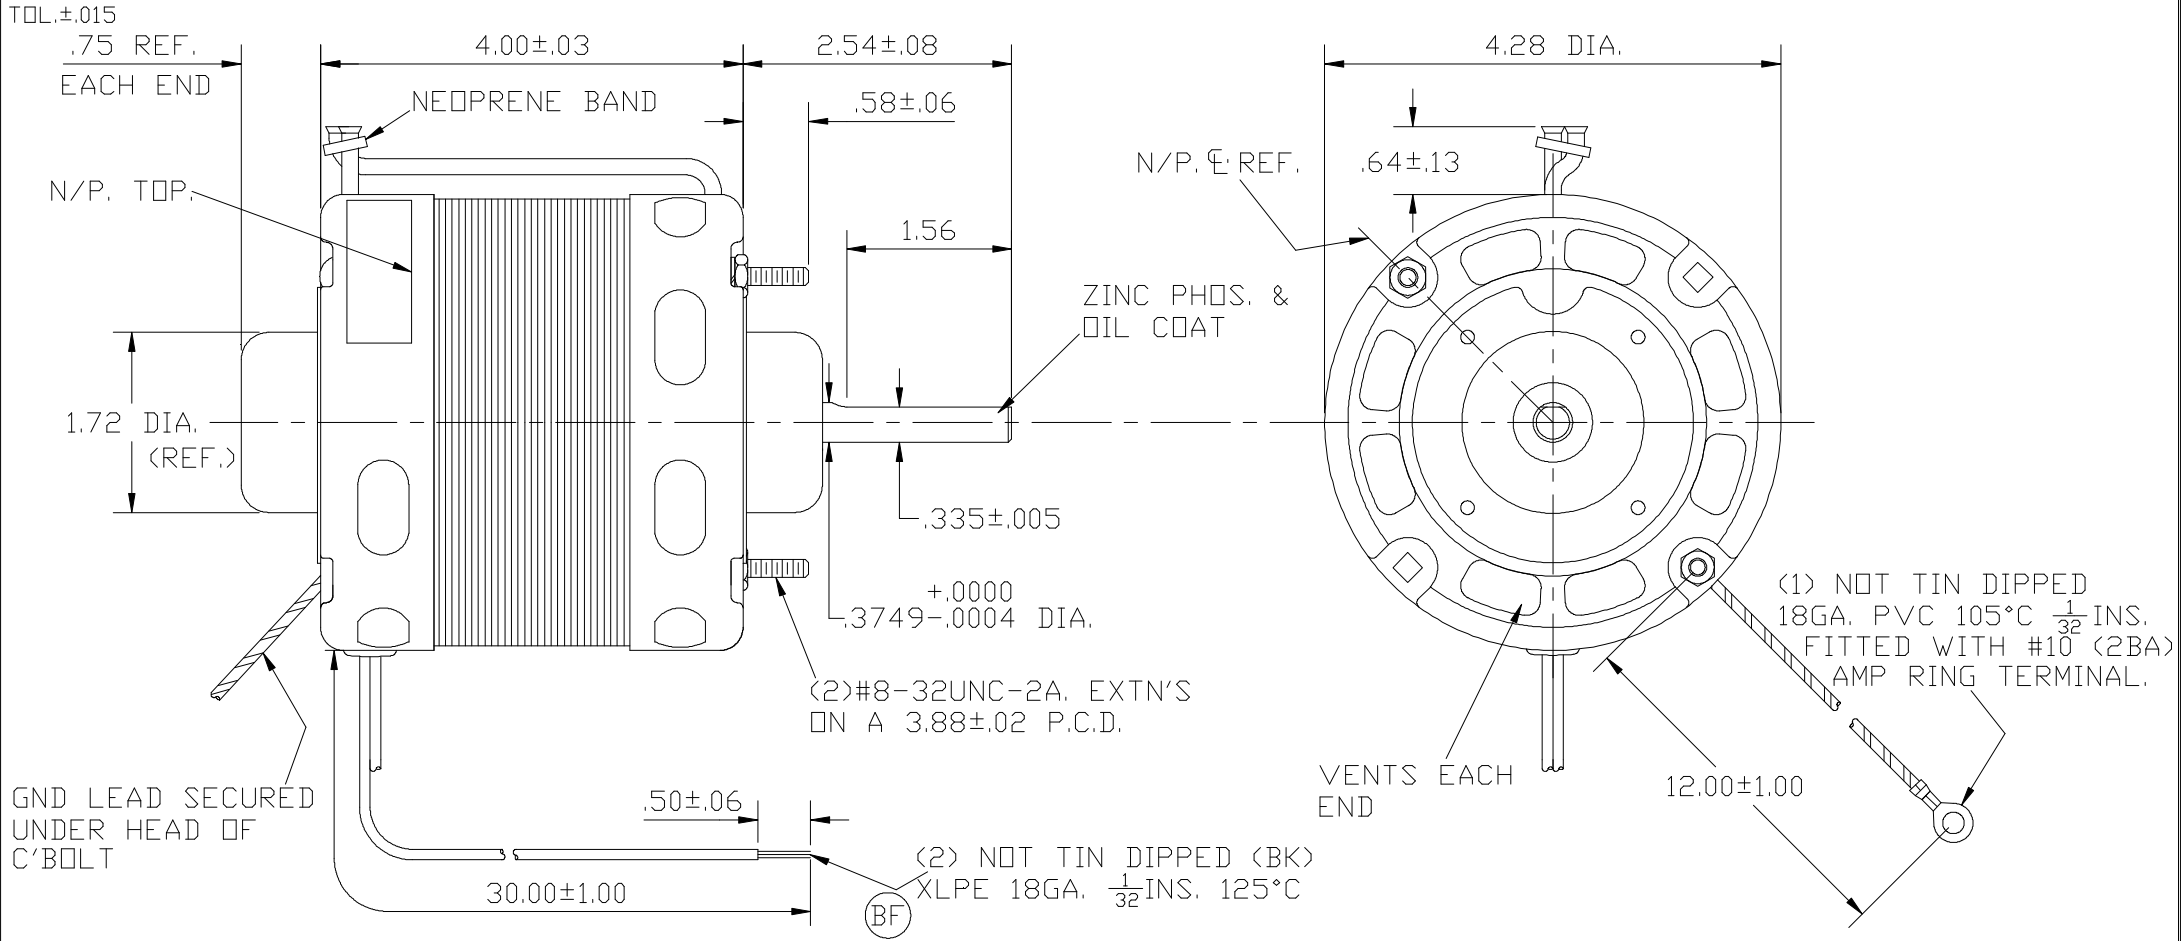

PROPRIETARY INFORMATION NOTICE: THIS DOCUMENT IS AND CONTAINS CONFIDENTIAL TRADE SECRET INFORMATION OF THE COMPANY AND REMAINS THE PROPERTY OF THE COMPANY AND IS TO BE RETURNED UPON REQUEST. NEITHER IT NOR THE INFORMATION IT CONTAINS MAY BE REPRODUCED OR DISCLOSED TO PERSONS NOT HAVING A NEED-TO-KNOW CONSISTENT WITH THE PURPOSE OF THE LOAN OF THE DOCUMENT.

THIRD ANGLE PROJECTION

CA3J762N#

STOCK NO.: 85

Gainsborough, Lincs DN21 1XU. UK
Tel.: +44(0)1427 614141 Fax.: +44(0)1427 617513

CUSTOMER IS SOLELY RESPONSIBLE FOR MOTOR PERFORMANCE AND SUITABILITY IN APPLICATIONS FOR CUSTOMER'S USES.

ENDPLAY .04 MAX.

ALL DIMENSIONS IN INCHES UNLESS STATED.

ELEC. AS SAMPLE P03169

ROTATION CWLE-CCWSE

ISSUE 'BJ' 16 JUL 12

REGAL - LAVERGNE

(BJ)

NAMEPLATE DATA:

E46412
SER DDDYYGB-sonum-J762 MOD CA3J762N# STOCK No 85
115V 60HZ 4.0A 1/10HP 850RPM 1PH
CONT A.O.
THERMALLY PROTECTED. MADE IN UK. WARRANTY VOID IF REMOVED