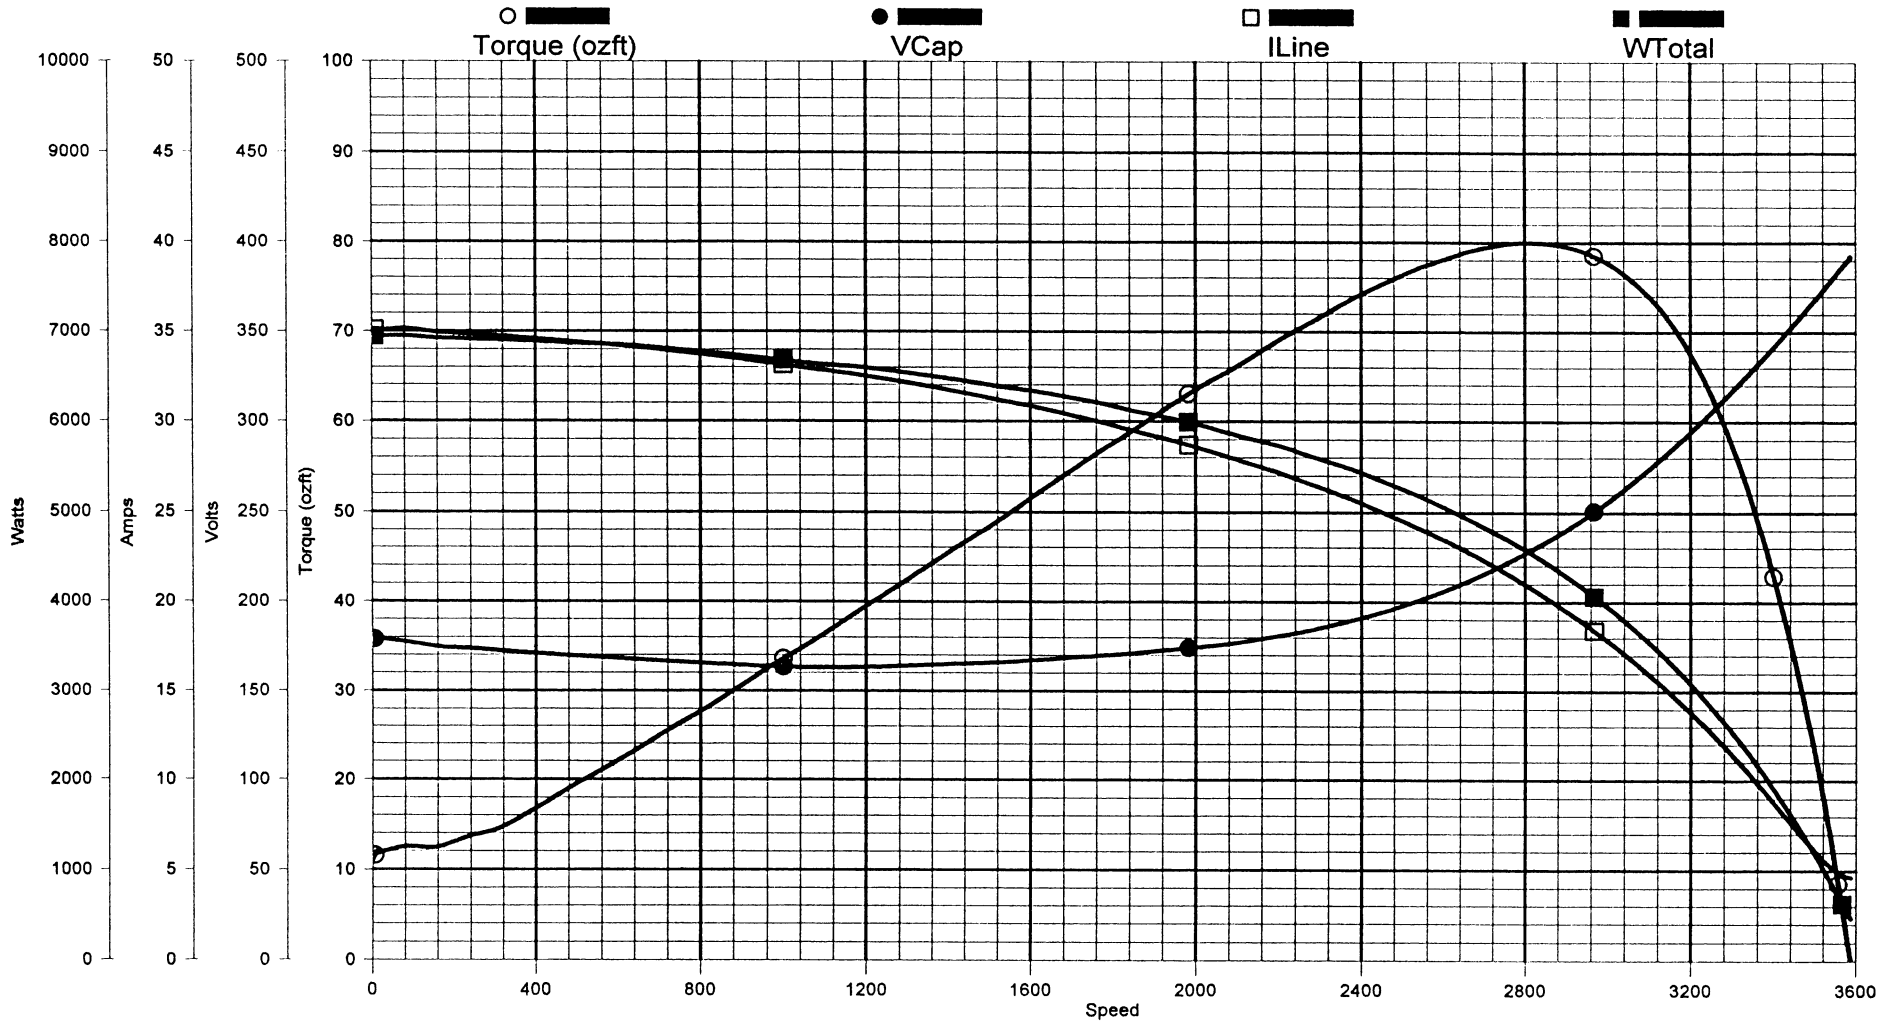

AO Smith

Performance Up Project: 0443261 (High Speed)

Tuesday, August 03, 2004 06:40 PM

TRACKING #: 10027138

SBU: Pump

ENGINEER: RAY PHILLIPS

TECHNICIAN: TODD

BENCH: 2

TORQUE CELL: 350 lb-in

NP RPM: 3450

SPEEDS: 1

MOTOR #: 1

TYPE: CX

CUSTOMER: AOS

MODEL: 0443261A

FRAME: 56C

PHASES: 1

HP: 1.00

VOLTS: 230.0

HERTZ: 60

START CAP: 0.00

RUN CAP: 25.00

COMMENT3:

DESCRIPTION: 0-SYNC

BDT: 79.98

MT: 79.98

SF: 33.60

LRT: 11.07

LRA: 35.09

PUT: 11.07

COMMENT1:

COMMENT2:

COMMENT4: