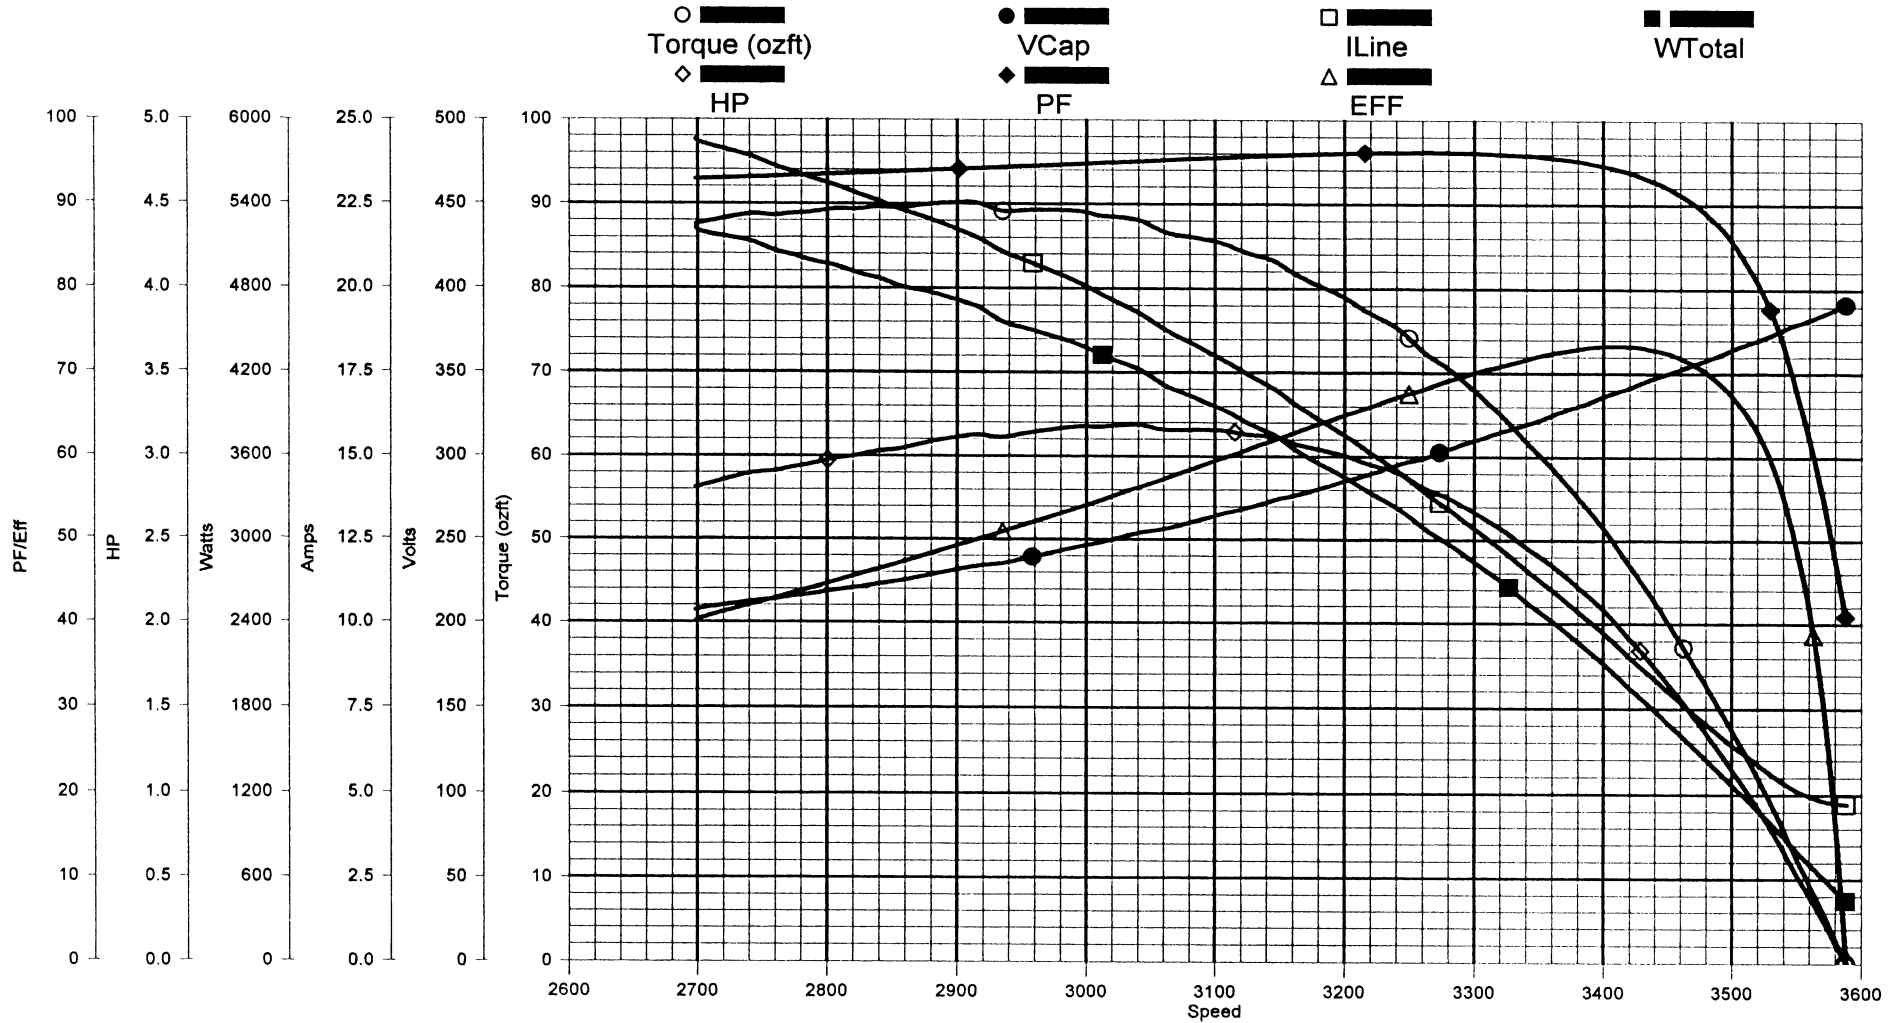

AO Smith

Performance Down   Project: 0443261 (High Speed)

Tuesday, August 03, 2004 06:27 PM

TRACKING #: 10027138
SBU: Pump
ENGINEER: RAY PHILLIPS
TECHNICIAN: TODD
BENCH: 2
TORQUE CELL: 350 lb-in
NP RPM: 3450
SPEEDS: 1
MOTOR #: 1
TYPE: CX

CUSTOMER: AOS
MODEL: 0443261A
FRAME: 56C
PHASES: 1
HP: 1.00
VOLTS: 230.0
HERTZ: 60
START CAP: 0.00
RUN CAP: 25.00
COMMENT3:

Breakdown TQ: 89.2 oz-ft
Locked Rotor TQ: 12.0 oz-ft
Locked Rotor Amps: 35.9A
Pull-up TQ: 12.0 oz-ft

DESCRIPTION: OFFSET
BDT: 89.24
MT: 90.18
SF: 33.60
LRT: 0.00
LRA: 0.00
PUT: 0.00
COMMENT1:
COMMENT2:
COMMENT4: